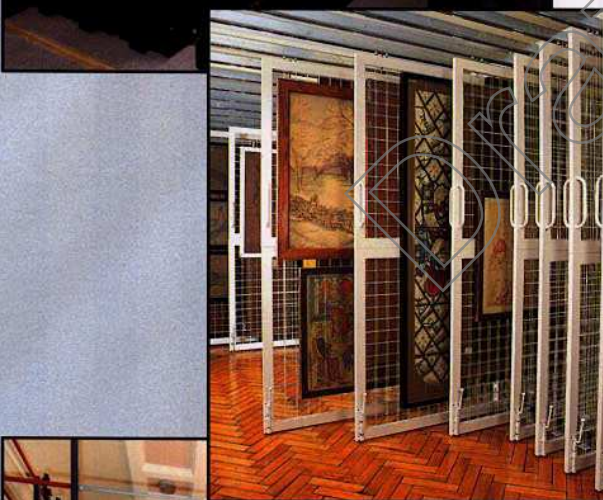

BRITANNIA **STORAGE**
MANAGEMENT LIMITED

Unit 3 Meadow Barn, Great Tey Business Centre, Warrens Farm, Great Tey, CO6 1JG
Tel: +44(0)845 6520049 Fax: +44(0)845 6520089
Web: www.britannia-storage.co.uk email: enquiries@britannia-storage.co.uk